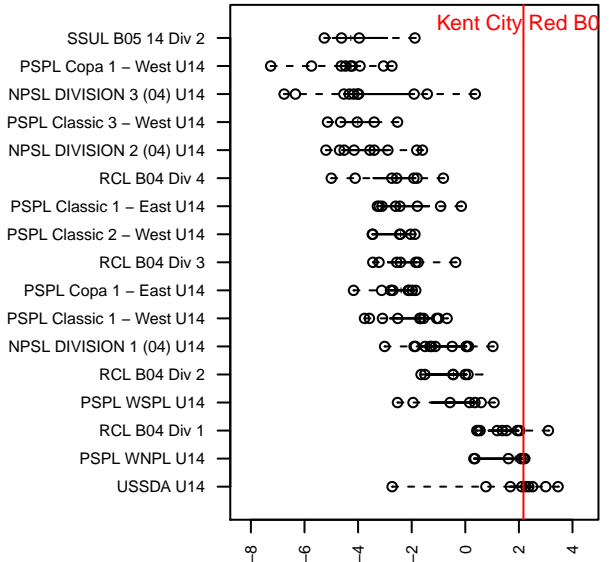

## Kent City Red B04

Kent City FC  
 Kent, WA  
 B04 total strength=1506  
 attack=20.35 defense=6.55  
 fall league = PSPL WNPL U14  
 spr league = Spr PSPL – '04 Super 1 U14

alt names used:  
 Kent City FC B04 Red  
 Kent City FC B04 Red  
 Kent City FC B04 Red  
 KENT CITY B04 RED (WA)

Venues played:  
 2017 Sounders FC Cup BU14 Gold  
 2017 PSPL WNPL U14  
 2017 Spr PSPL – '04 Super 1 U14  
 2017 WA Cup U14 Gold U14

**Kent City Red B04**  
 Dots are actual minus expected GF (blue circles) and GA (red triangles).  
 Blue line is smoothed change in attack strength. Red is smoothed change in defense strength.

**attack and defense variance (black dot)  
relative to other teams  
and top 10 in region**

**attack and defense rating  
relative to others at age  
and all opponents in last 13 months**

**Performance relative to 13 month average**