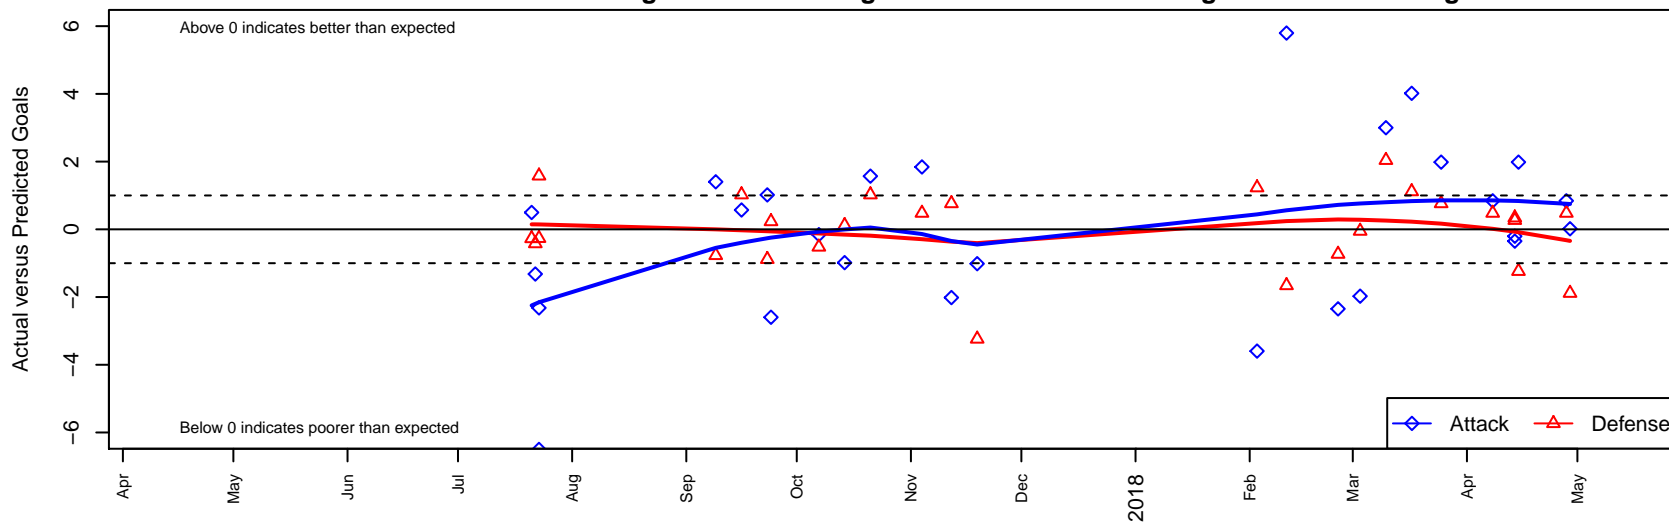

## Kent City Red B04

Kent City FC  
 Kent, WA  
 B04 total strength=1506  
 attack=20.35 defense=6.55  
 fall league = PSPL WNPL U14  
 spr league = Spr PSPL – '04 Super 1 U14

alt names used:  
 Kent City FC B04 Red  
 Kent City FC B04 Red  
 Kent City FC B04 Red  
 KENT CITY B04 RED (WA)

Venues played:  
 2017 Sounders FC Cup BU14 Gold  
 2017 PSPL WNPL U14  
 2017 Spr PSPL – '04 Super 1 U14  
 2017 WA Cup U14 Gold U14

**Kent City Red B04**  
 Dots are actual minus expected GF (blue circles) and GA (red triangles).  
 Blue line is smoothed change in attack strength. Red is smoothed change in defense strength.

**attack and defense variance (black dot)  
relative to other teams  
and top 10 in region**

**attack and defense rating  
relative to others at age  
and all opponents in last 13 months**

**Performance relative to 13 month average**