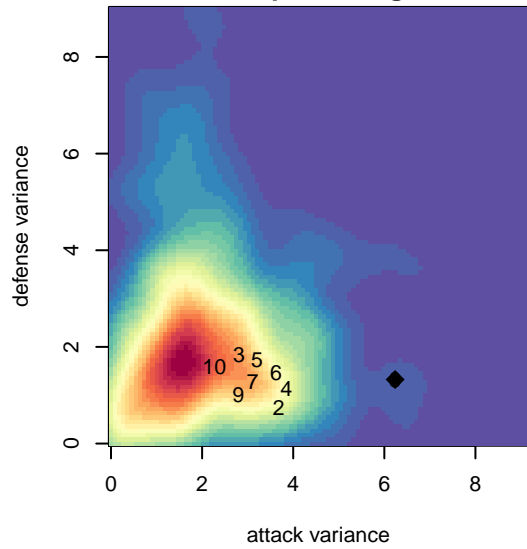

## Kent City Red B04

Kent City FC  
 Kent, WA  
 B04 total strength=1506  
 attack=20.35 defense=6.55  
 fall league = PSPL WNPL U14  
 spr league = Spr PSPL – '04 Super 1 U14

alt names used:  
 Kent City FC B04 Red  
 Kent City FC B04 Red  
 Kent City FC B04 Red  
 KENT CITY B04 RED (WA)

Venues played:  
 2017 Sounders FC Cup BU14 Gold  
 2017 PSPL WNPL U14  
 2017 Spr PSPL – '04 Super 1 U14  
 2017 WA Cup U14 Gold U14

**Kent City Red B04**  
 Dots are actual minus expected GF (blue circles) and GA (red triangles).  
 Blue line is smoothed change in attack strength. Red is smoothed change in defense strength.

**attack and defense variance (black dot)  
relative to other teams  
and top 10 in region**

**attack and defense rating  
relative to others at age  
and all opponents in last 13 months**

**Performance relative to 13 month average**