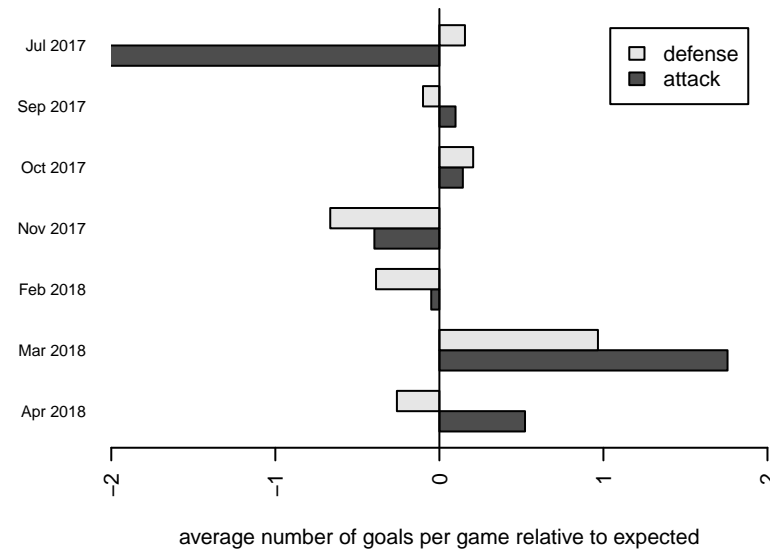

Performance relative to 13 month average